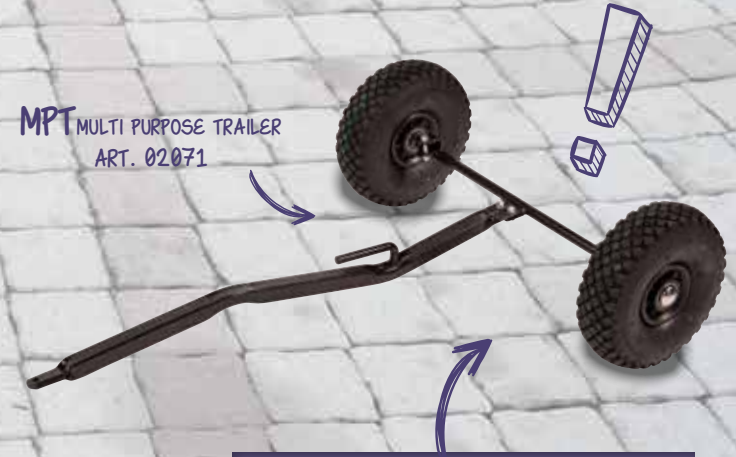

MPT MULTI PURPOSE TRAILER
ART. 02071